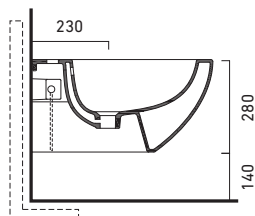

5SCSTP00
Sedile soft-close plus in resina inalterabile.
Soft-close Seat-cover Plus made of unalterable resin.
WC-Sitz SoftClose plus aus beständigem Harz.