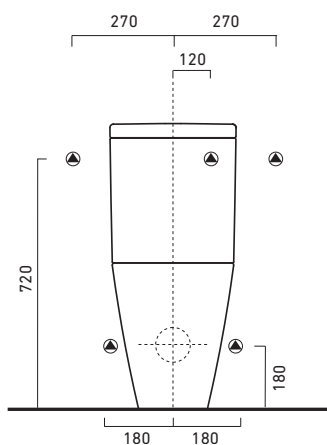

⊗ ENTRATA ACQUA WATER ENTRY WASSERZULAUF