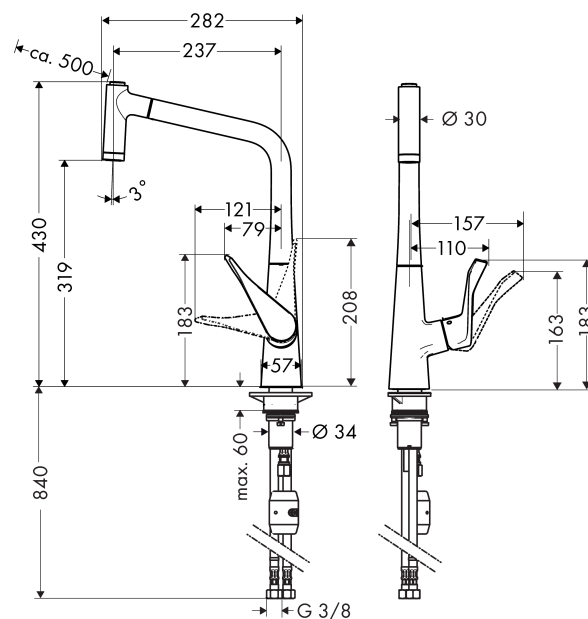

Metris

Single lever kitchen mixer 320 with pull-out spray

Surfaces: **chrome** Article Number: **14820000**

Description

product features

- ComfortZone 320
- swivel range 110° / 150°
- vertical handle position
- laminar spray and shower spray
- lockable shower spray, spray returns automatically through handle closing
- MagFit magnetic shower support
- quick connect shower hose
- connection dimension: DN15
- flow rate 10 l/min
- ceramic cartridge
- connection type: G 3/8 connections
- integrated non-return valve
- suitable for continuous flow water heaters

Technology

Product image

Scale drawing

Metris

Single lever kitchen mixer 320 with pull-out spray

Surfaces: chrome Article Number: 14820000

Flowchart