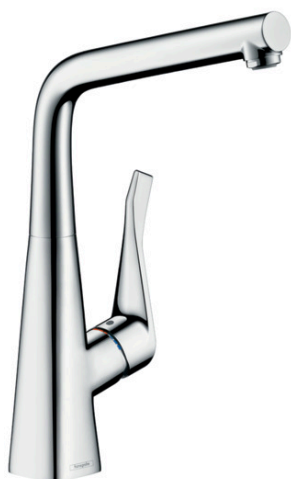

Metris

Single lever kitchen mixer 320

Surfaces: **chrome** Article Number: **14822000**

Description

product features

- ComfortZone 320
- swivel range adjustable in 3 steps 110°, 150° or 360°
- vertical handle position
- laminar spray
- connection dimension: DN15
- flow rate 13 l/min
- ceramic cartridge
- connection type: G 3/8 connections
- suitable for continuous flow water heaters
- Significantly reduced splashing by soft start of the water flow

Technology

Product image

Scale drawing

Flowchart