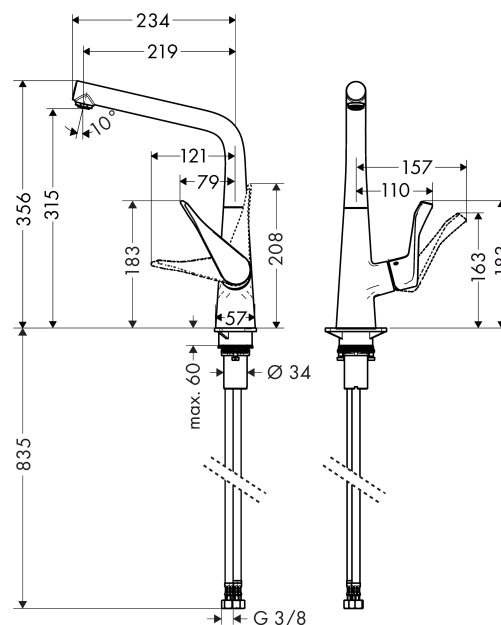

Metris

Single lever kitchen mixer 320

Surfaces: **chrome** Article Number: **14822000**

Description

product features

- ComfortZone 320
- swivel range adjustable in 3 steps 110°, 150° or 360°
- vertical handle position
- laminar spray
- connection dimension: DN15
- flow rate 13 l/min
- ceramic cartridge
- connection type: G 3/8 connections
- suitable for continuous flow water heaters
- Significantly reduced splashing by soft start of the water flow

Technology

Product image

Scale drawing

Flowchart